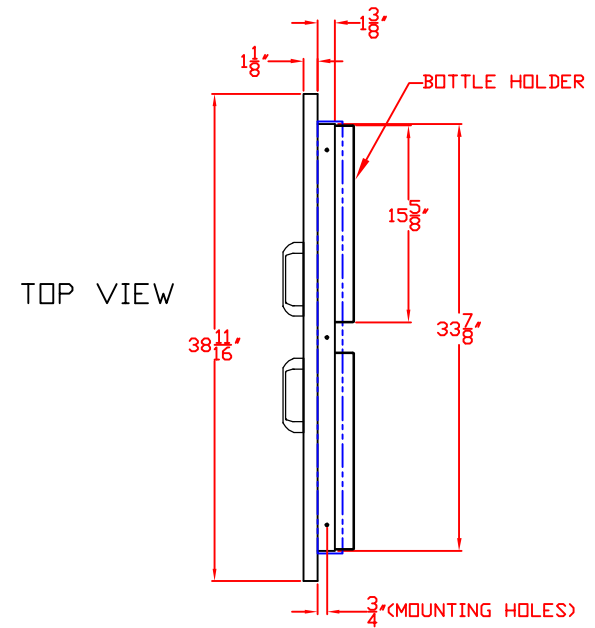

LYNX 39 IN. ACCESS DOORS  
MODEL LDR36-2  
W/ DIMENSIONS

ISLAND CUTOUT  
IN BLUE

FRONT VIEW

TOP VIEW

SIDE VIEW

LYNX 39 IN. ACCESS DOORS  
MODEL LDR36-2  
ISLAND CUTOUT

TOP VIEW

FRONT VIEW

SIDE VIEW