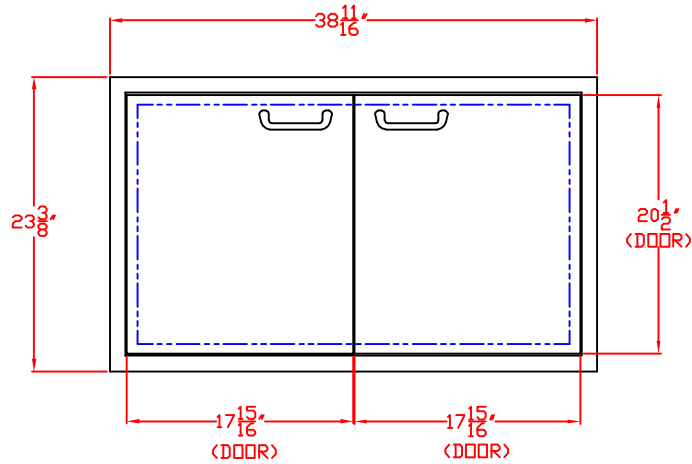

LYNX 39 IN. ACCESS DOORS  
MODEL LDR36-2  
W/ DIMENSIONS

ISLAND CUTOUT  
IN BLUE

FRONT VIEW

TOP VIEW

SIDE VIEW

LYNX 39 IN. ACCESS DOORS  
MODEL LDR36-2  
ISLAND CUTOUT

TOP VIEW

FRONT VIEW

SIDE VIEW