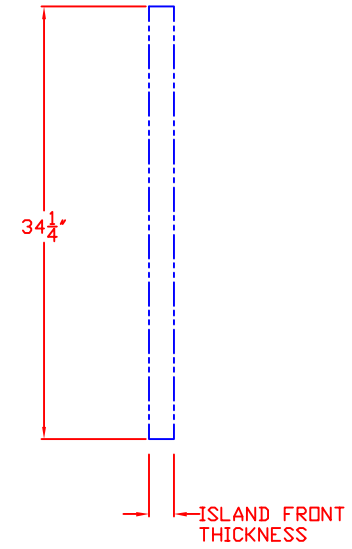

LYNX 39 IN. ACCESS DOORS  
MODEL LDR36-2  
W/ DIMENSIONS

ISLAND CUTOUT  
IN BLUE

FRONT VIEW

TOP VIEW

SIDE VIEW

LYNX 39 IN. ACCESS DOORS  
MODEL LDR36-2  
ISLAND CUTOUT

TOP VIEW

FRONT VIEW

SIDE VIEW