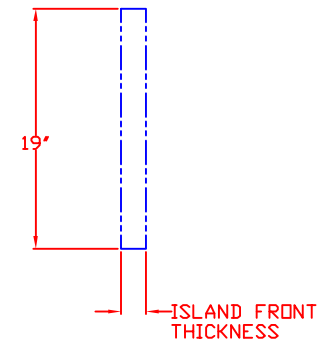

LYNX 39 IN. ACCESS DOORS  
MODEL LDR36-2  
W/ DIMENSIONS

ISLAND CUTOUT  
IN BLUE

FRONT VIEW

TOP VIEW

SIDE VIEW

LYNX 39 IN. ACCESS DOORS  
MODEL LDR36-2  
ISLAND CUTOUT

TOP VIEW

FRONT VIEW

SIDE VIEW