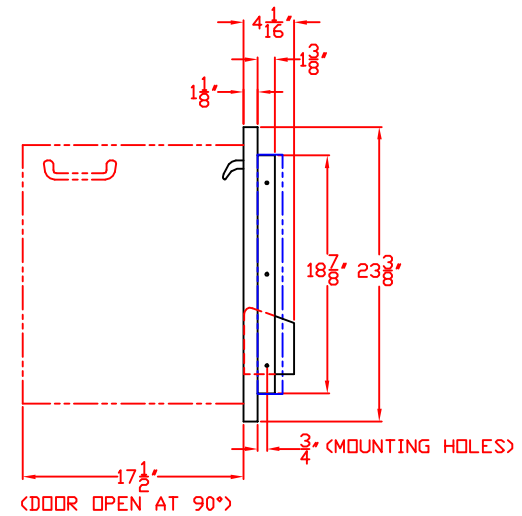

LYNX 39 IN. ACCESS DOORS  
MODEL LDR36-2  
W/ DIMENSIONS

ISLAND CUTOUT  
IN BLUE

FRONT VIEW

TOP VIEW

SIDE VIEW

LYNX 39 IN. ACCESS DOORS  
MODEL LDR36-2  
ISLAND CUTOUT

TOP VIEW

FRONT VIEW

SIDE VIEW