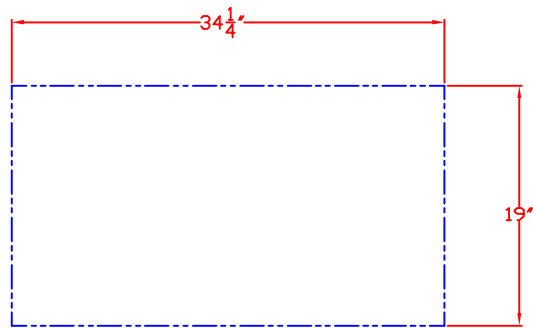

LYNX 39 IN. ACCESS DOORS  
MODEL LDR36-2  
W/ DIMENSIONS

ISLAND CUTOUT  
IN BLUE

FRONT VIEW

TOP VIEW

SIDE VIEW

LYNX 39 IN. ACCESS DOORS  
MODEL LDR36-2  
ISLAND CUTOUT

TOP VIEW

FRONT VIEW

SIDE VIEW